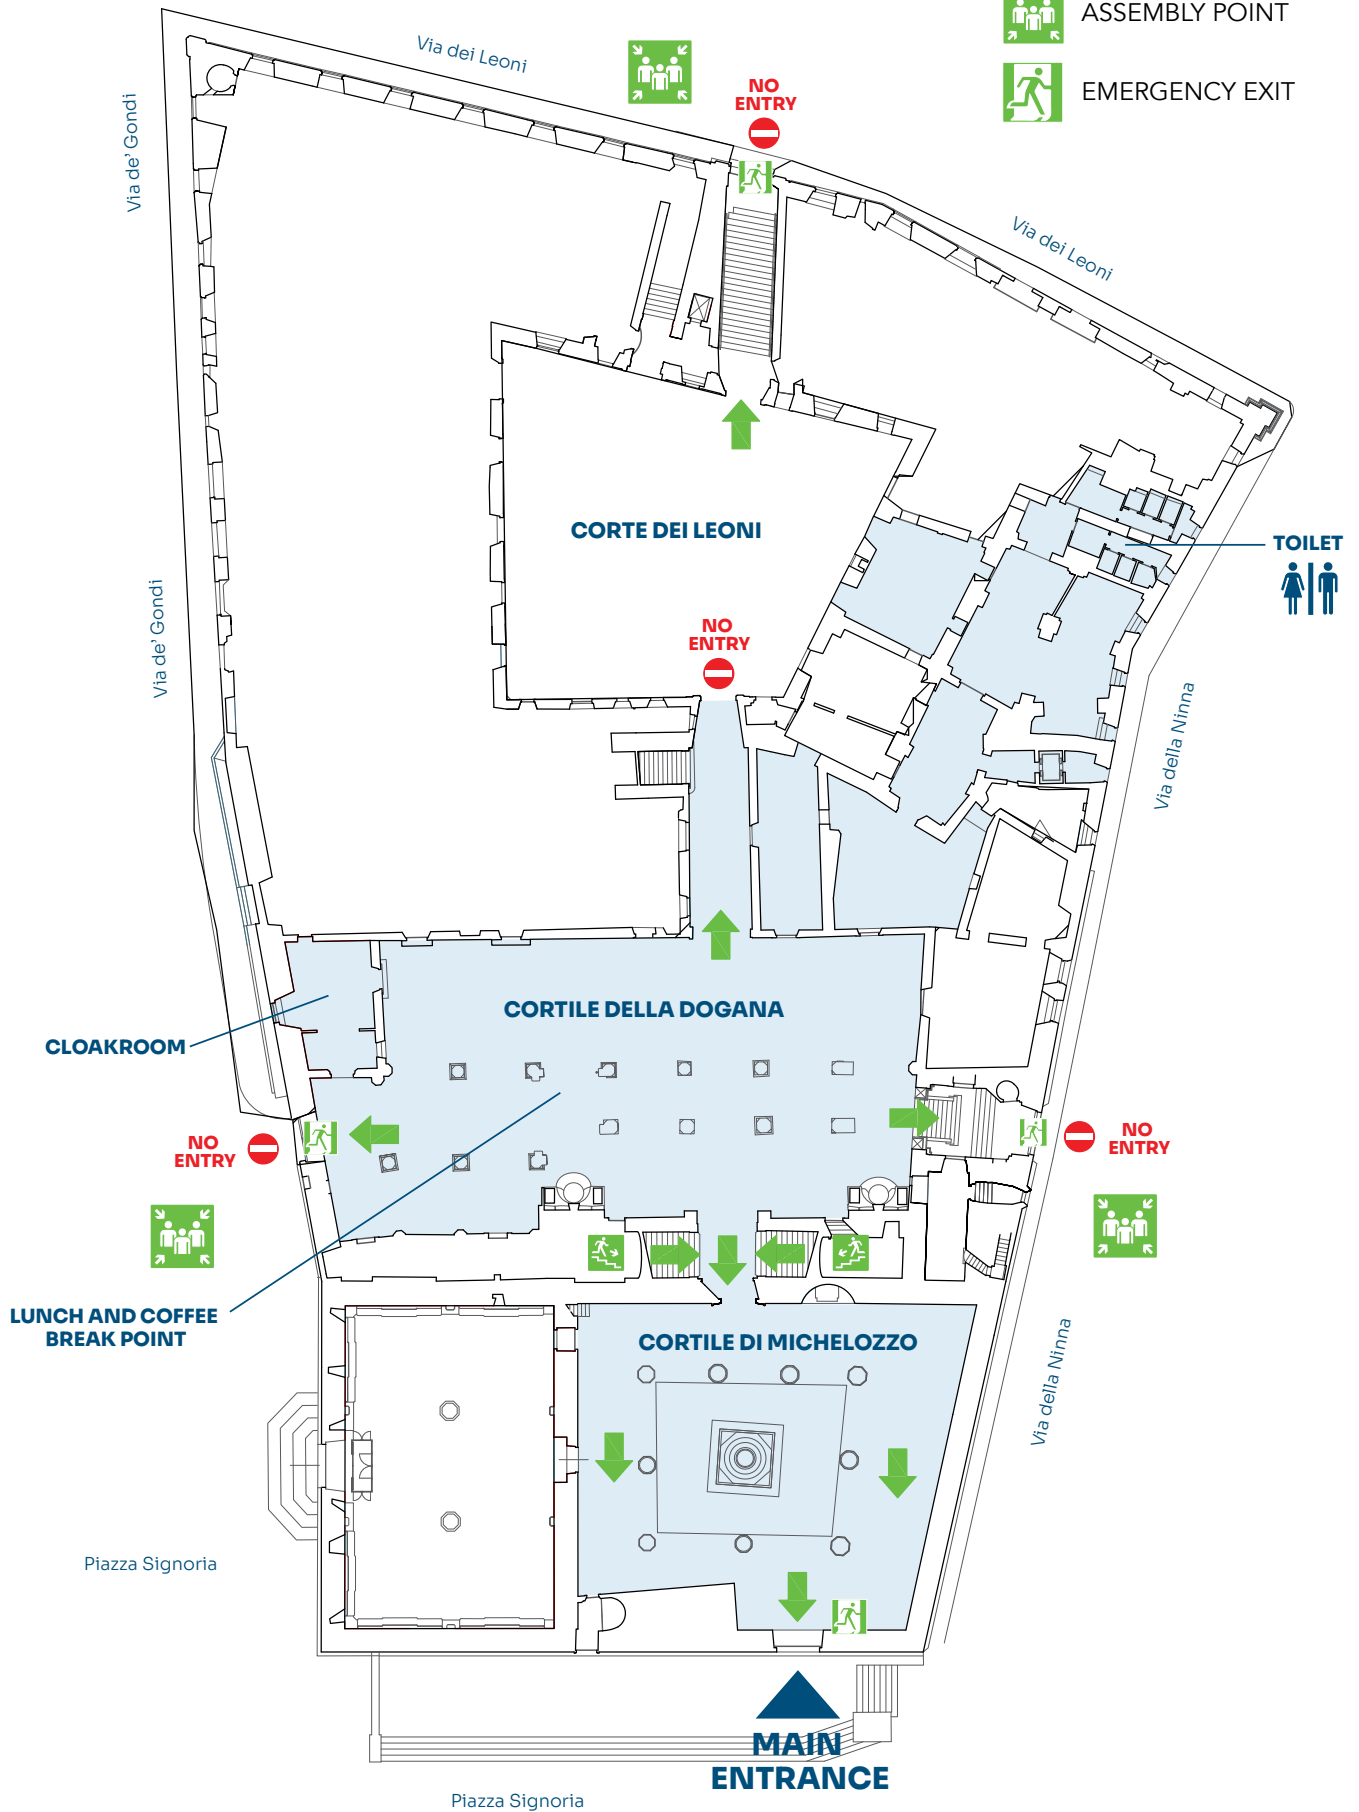

# PALAZZO VECCHIO

## Ground Floor

### EMERGENCY PLAN

-  EXIT PATH
-  EMERGENCY STAIRCASE
-  ASSEMBLY POINT
-  EMERGENCY EXIT